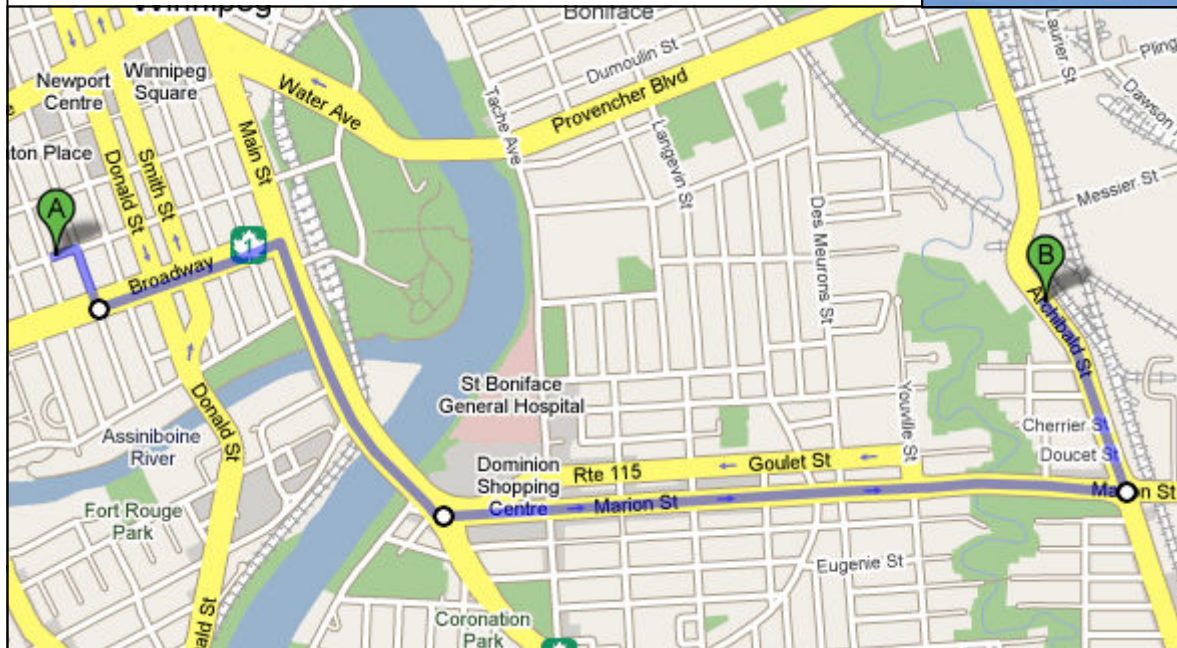

Mid-Canada Towing

A Division of
Mid Canada Distribution & Warehousing Inc.

Winnipeg Compound:
454 Archibald St.

Mailing Address:
594 Bernat Road
Grande Pointe, Manitoba
R5A 1H5

Phone (204) 256-0877
Fax (204) 254-2132
www.midcanada.com

Features & Benefits of Working with Mid-Canada Towing

- Open 24 / 7
- 6 acre 8' fenced compound
- Room for up to 30 trucks and trailers
- Located on a truck route
- 3.5 km's from the Winnipeg Convention Centre
- Video surveillance and on-site security
- Electrical outlets available
- Driver room with microwave, fridge and satellite TV
- Men's and Women's locker room with showers
- Washer and dryers available for driver use
- Truck and trailer mechanical shop 12 minutes away
- Internet and phone access
- Fast food delivery location from nearby restaurants

Directions from the WPG Convention Centre

From the Winnipeg Convention Centre, drive east down Broadway to Main St.

Turn south on Main St. over the Norwood Bridge to Marion St.

Turn east on Marion and turn north on Archibald St.

Mid-Canada Towing will be on the left.